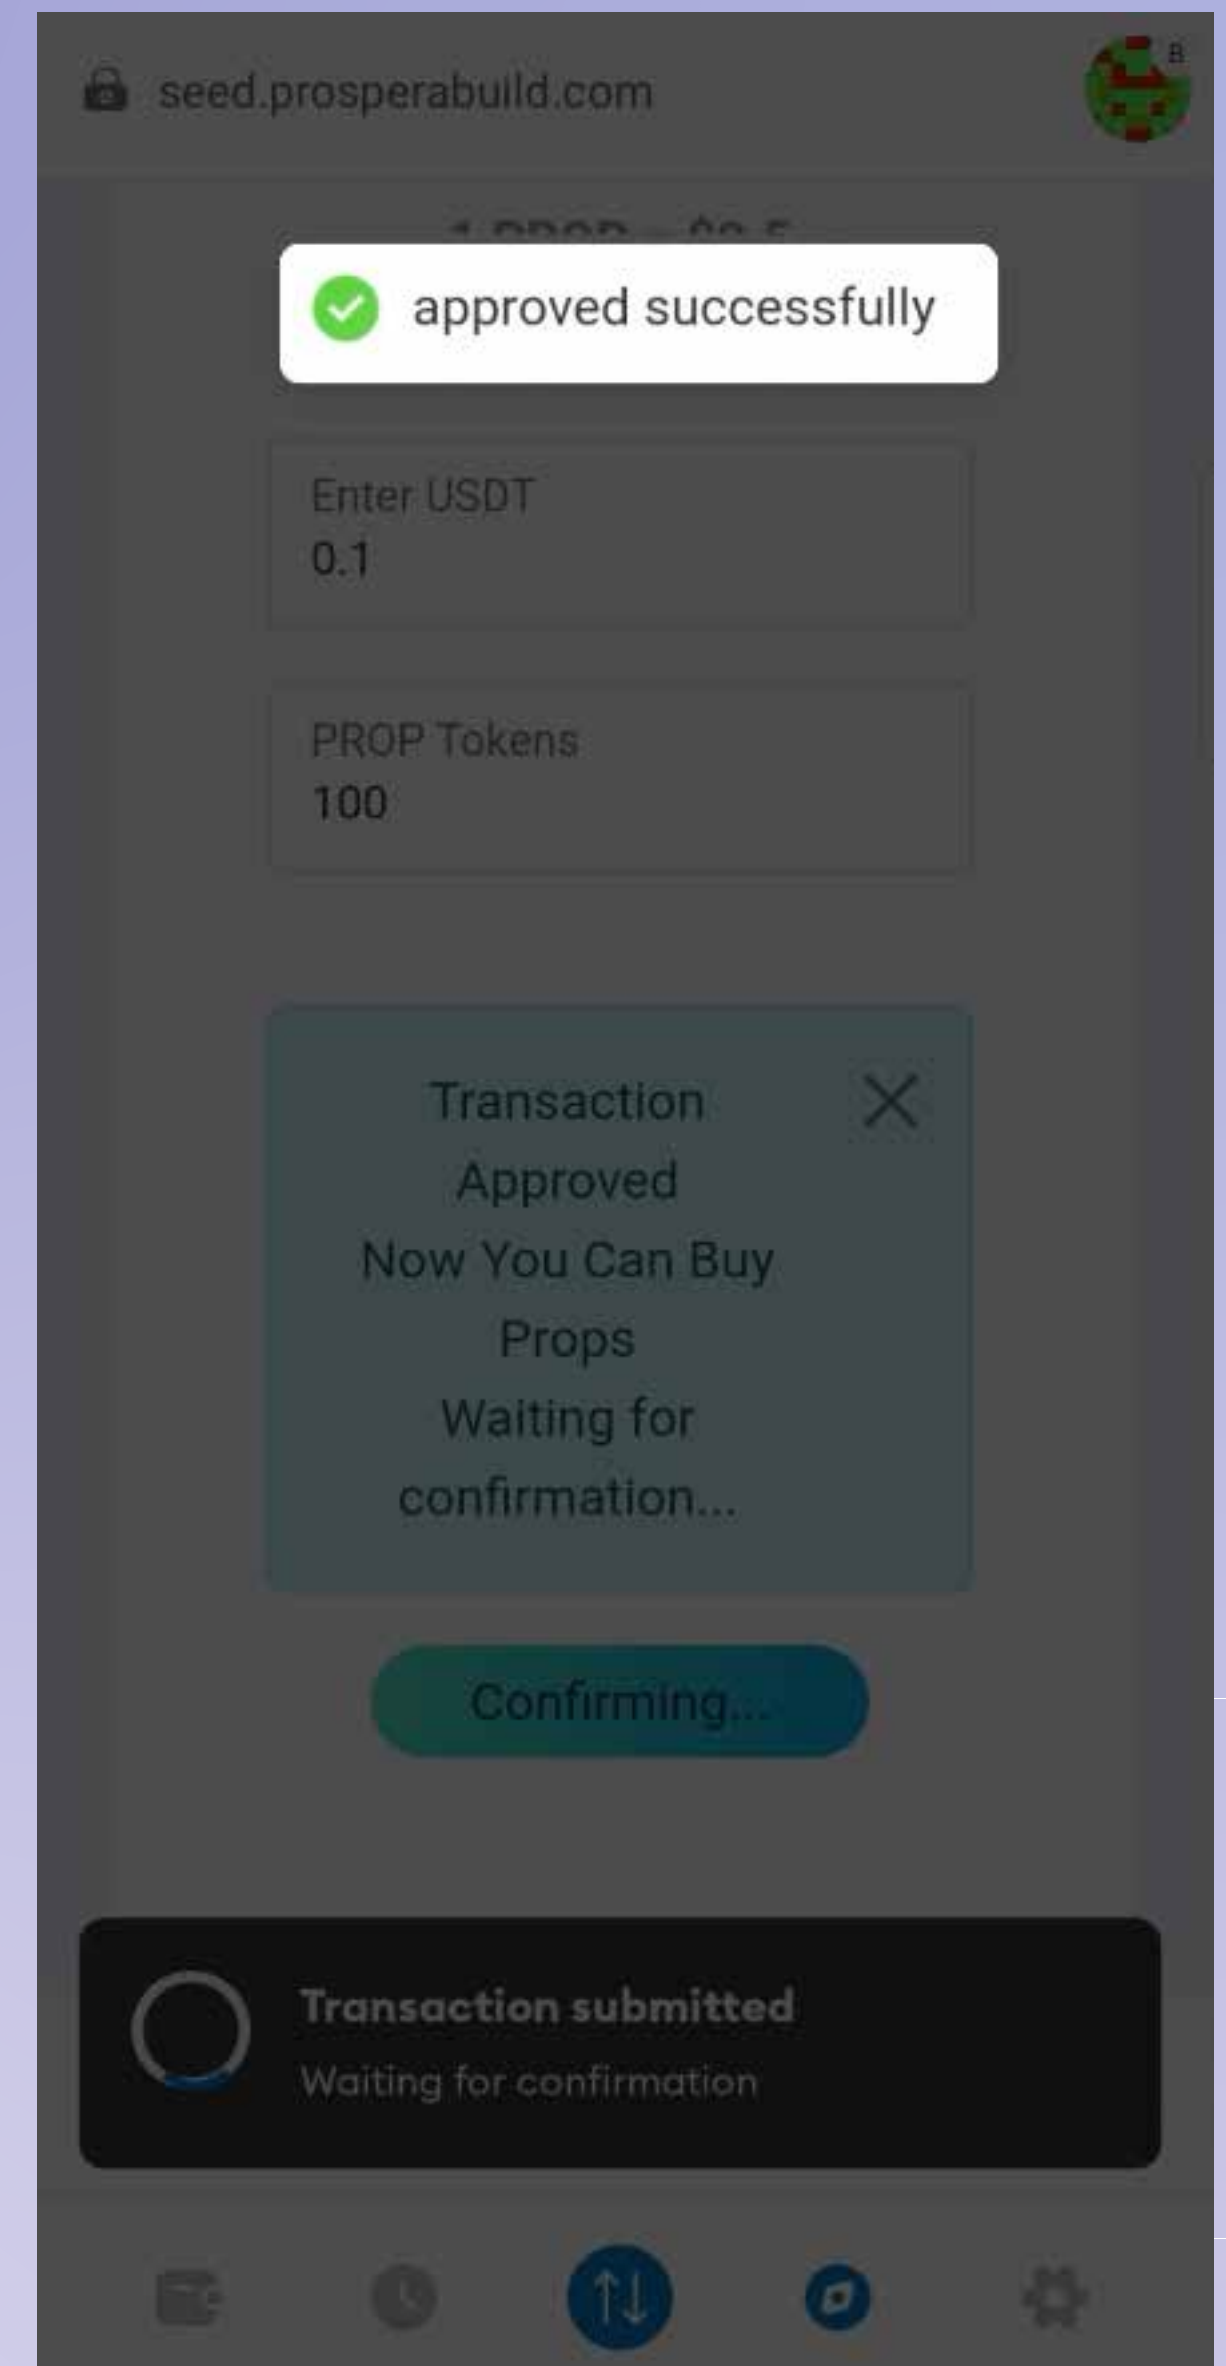

https://seed.prosperabuild.com

BNB Smart Chain Testnet Account 1 Balance 10 USDT

Spending cap request for your USDT

Verify third party details

Spending cap 0.1 Max Use site suggestion

This allows the third party to spend 0.1 USDT from your current balance. [Learn more](#)

View transaction details

Reject Next

Then click on next button & then approve button from your wallet pop up as well.

Une fenêtre contextuelle devrait maintenant indiquer que la transaction est approuvée.